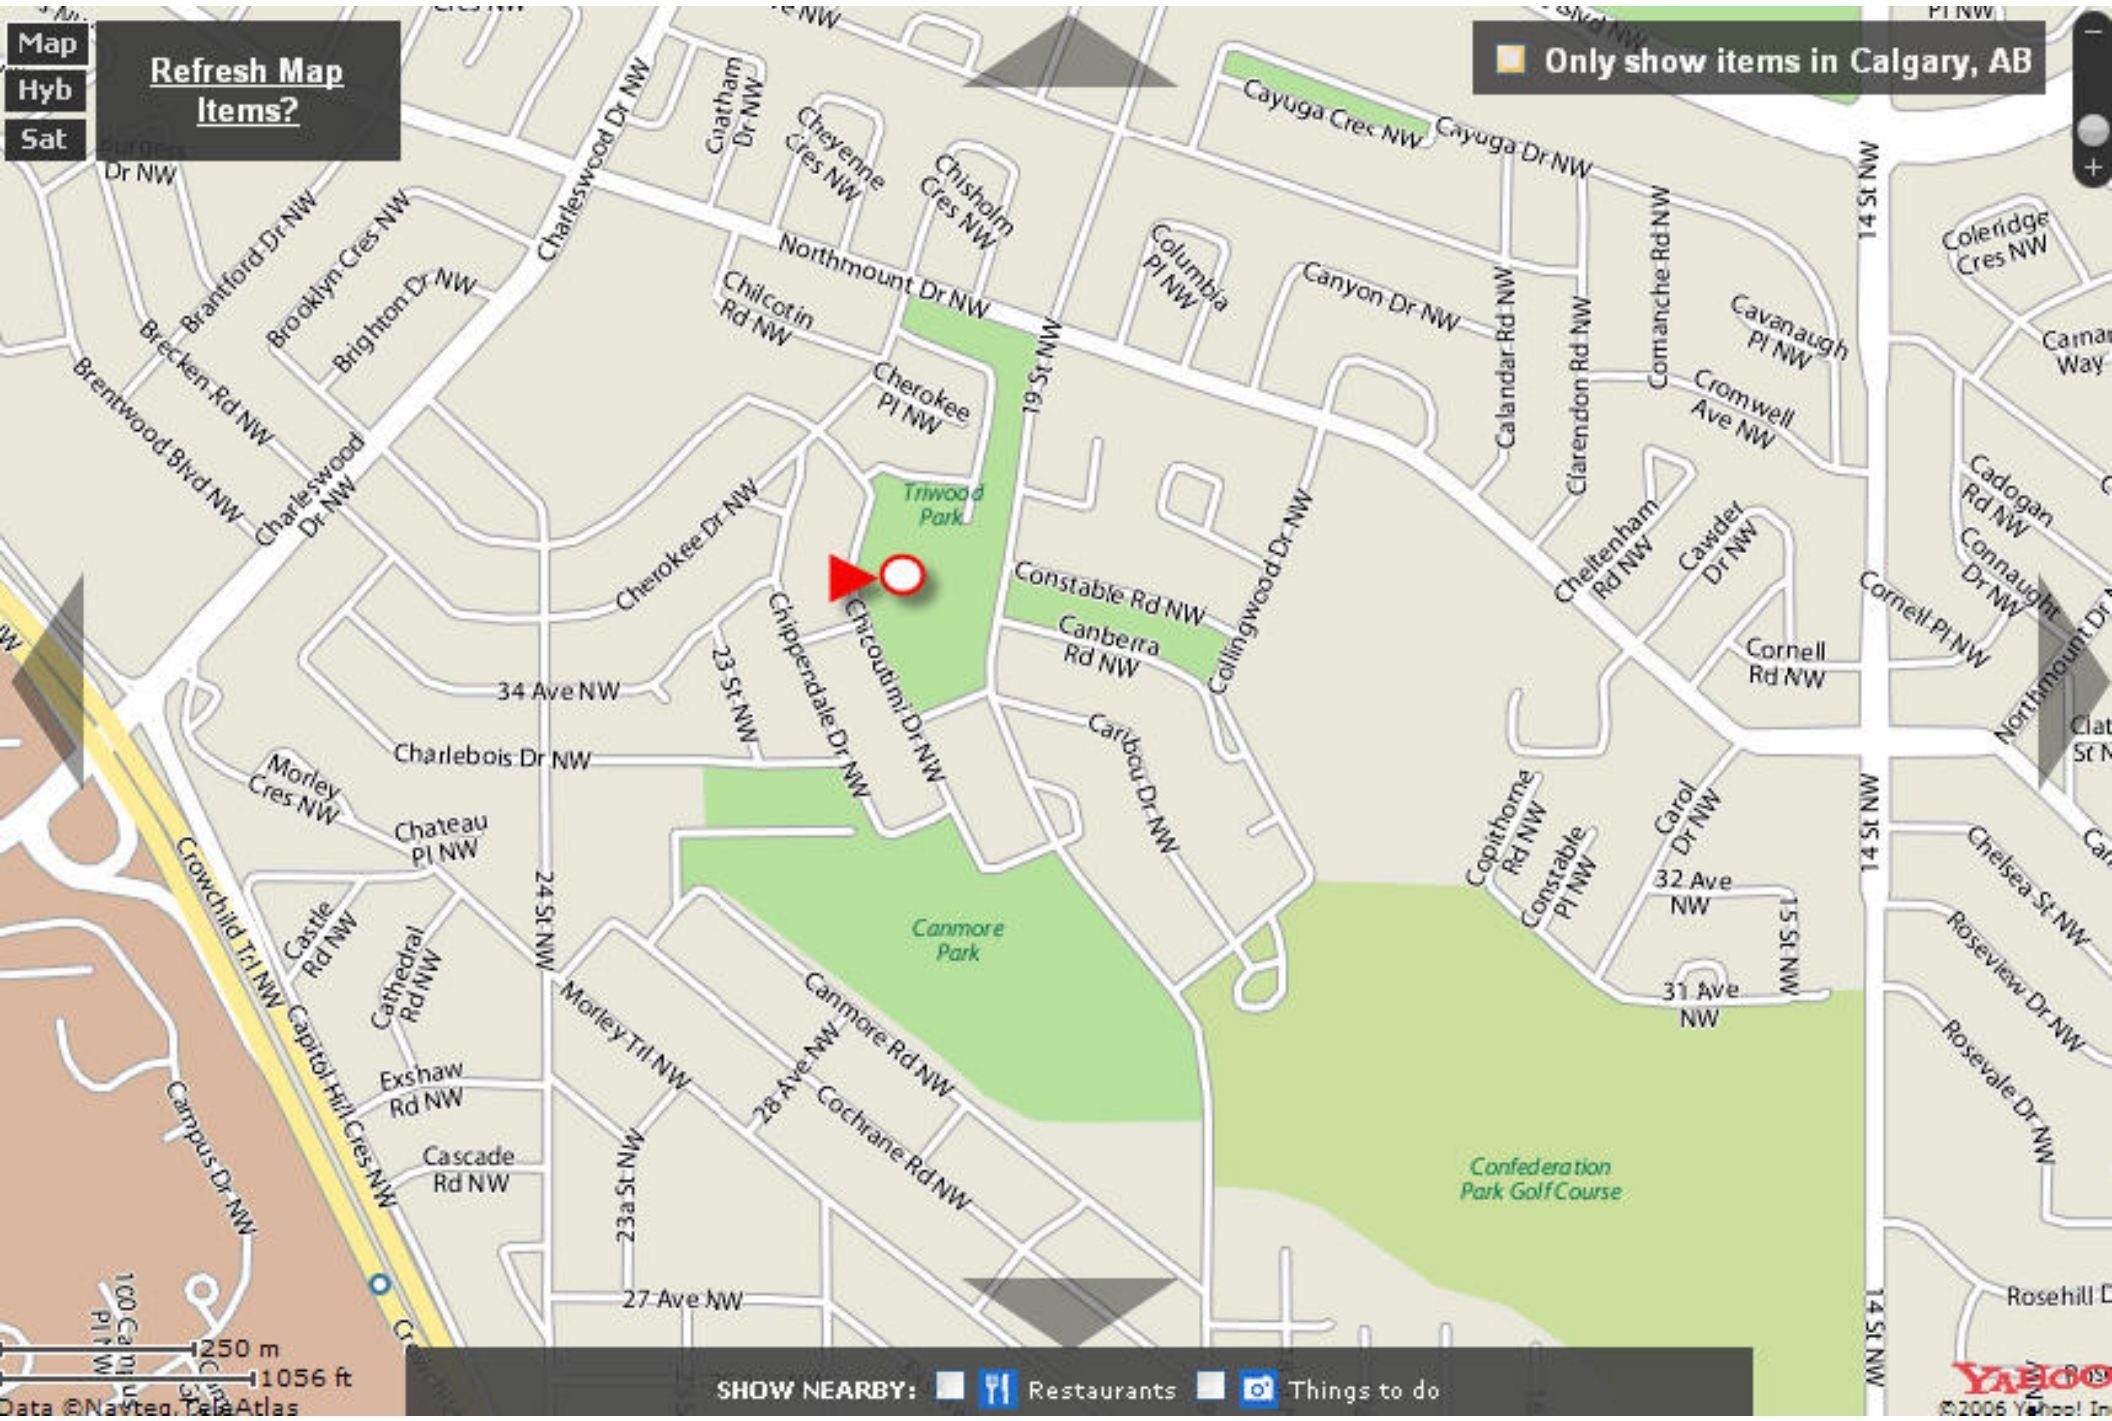

Map
Hyb
Sat

Refresh Map
Items?

Only show items in Calgary, AB

1250 m
1056 ft
Data © Navteq, Tele Atlas

SHOW NEARBY: Restaurants Things to do

YAHOO! 2009
©2006 Yahoo! Inc.