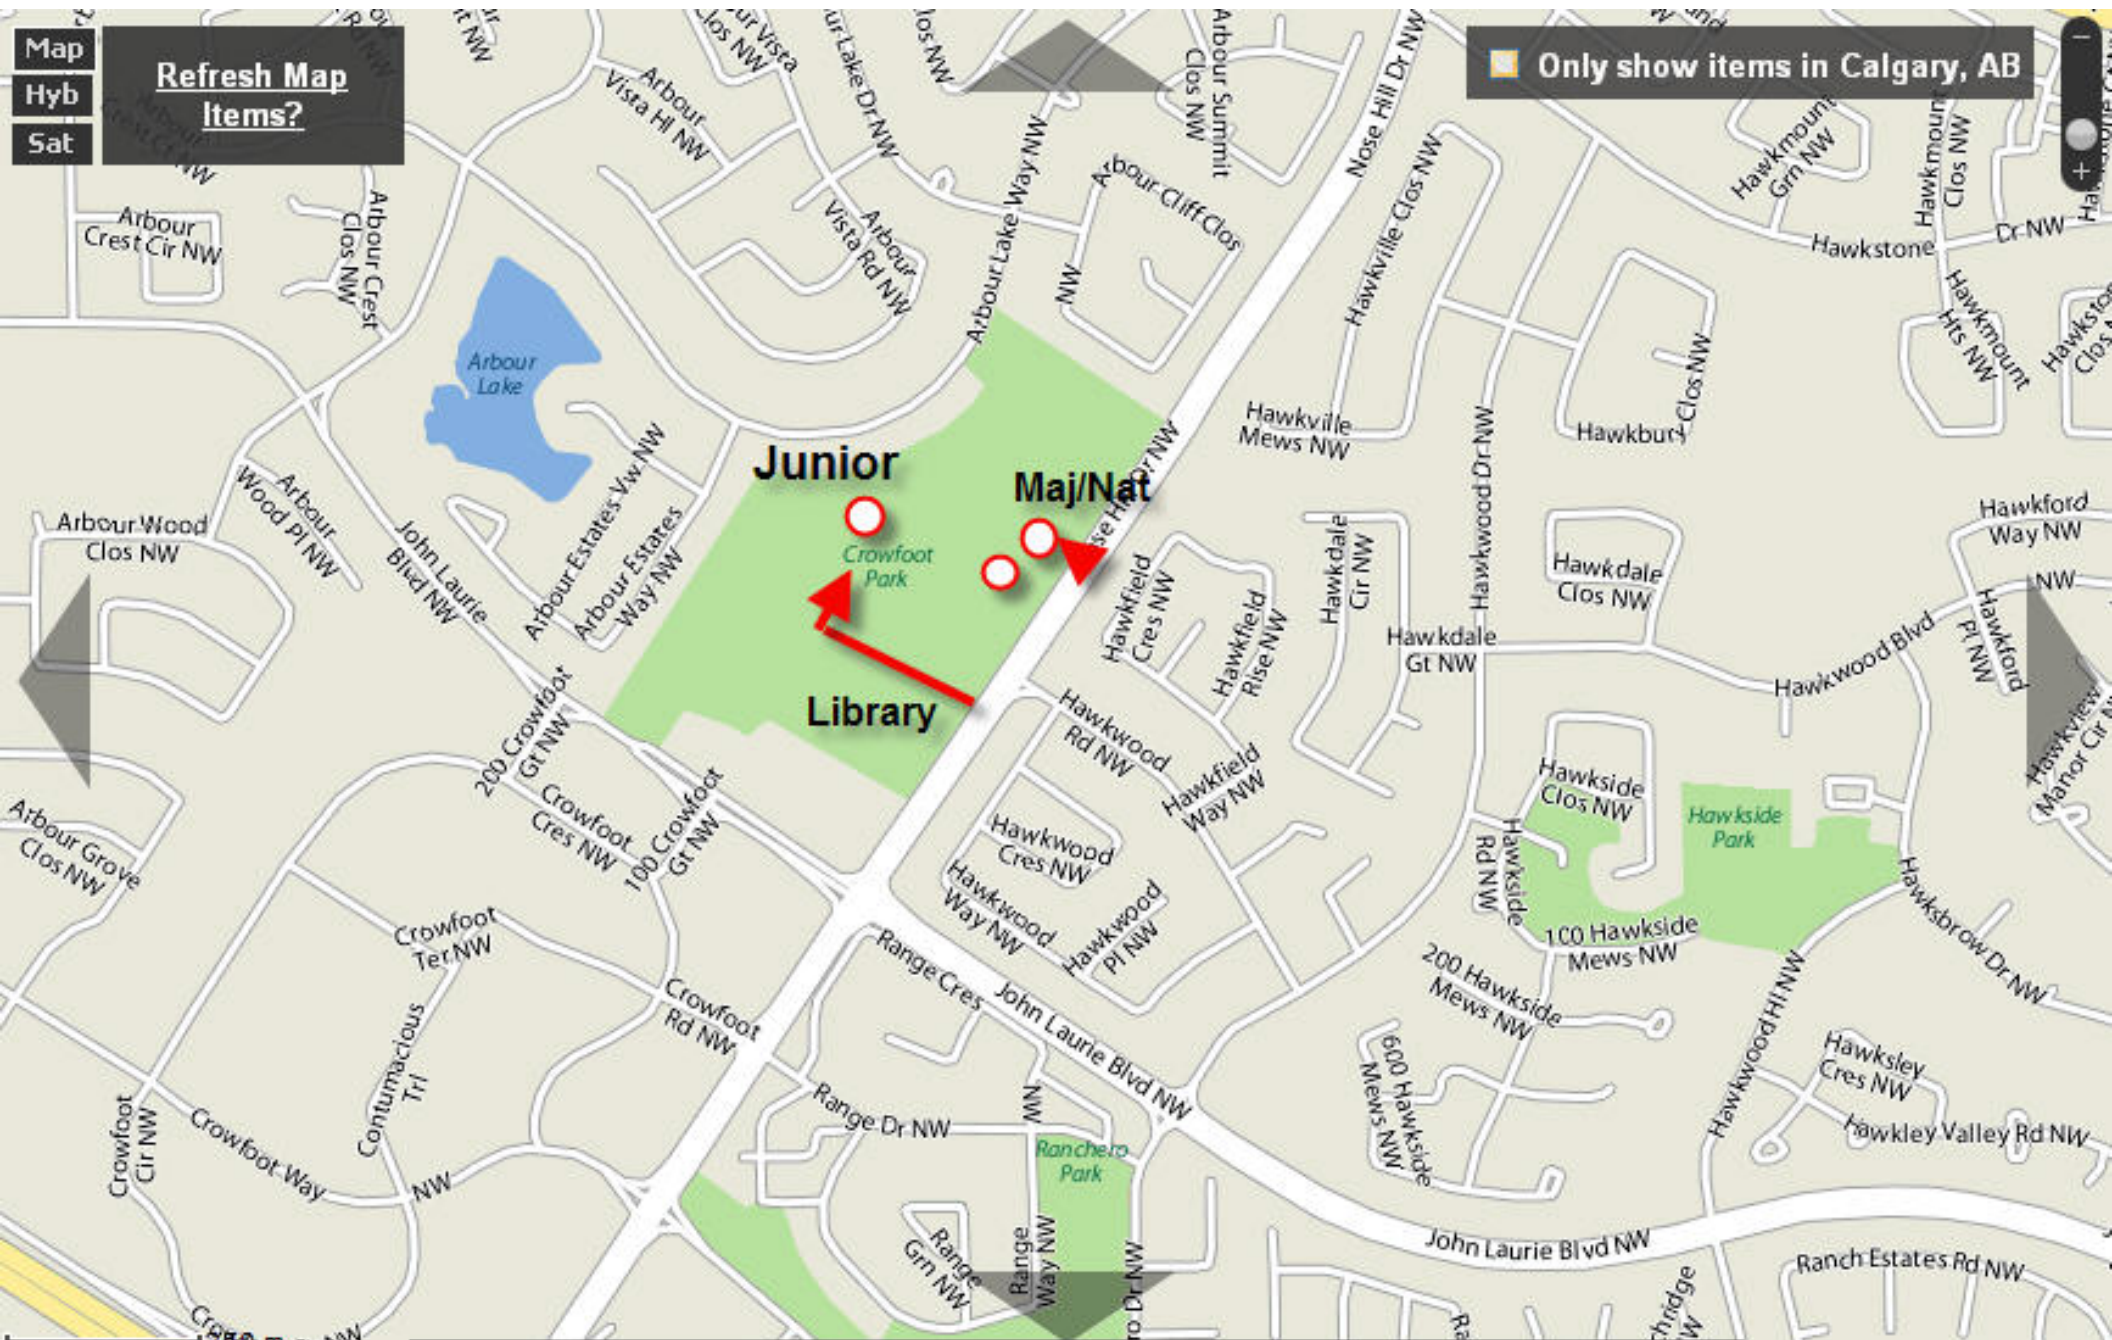

Map  
Hyb  
Sat

Refresh Map  
Items?

Only show items in Calgary, AB

250 ft  
1056 ft

Data ©Navteq, TeleAtlas

SHOW NEARBY:  Restaurants  Things to do

YAHOO!  
©2006 Yahoo! Inc.